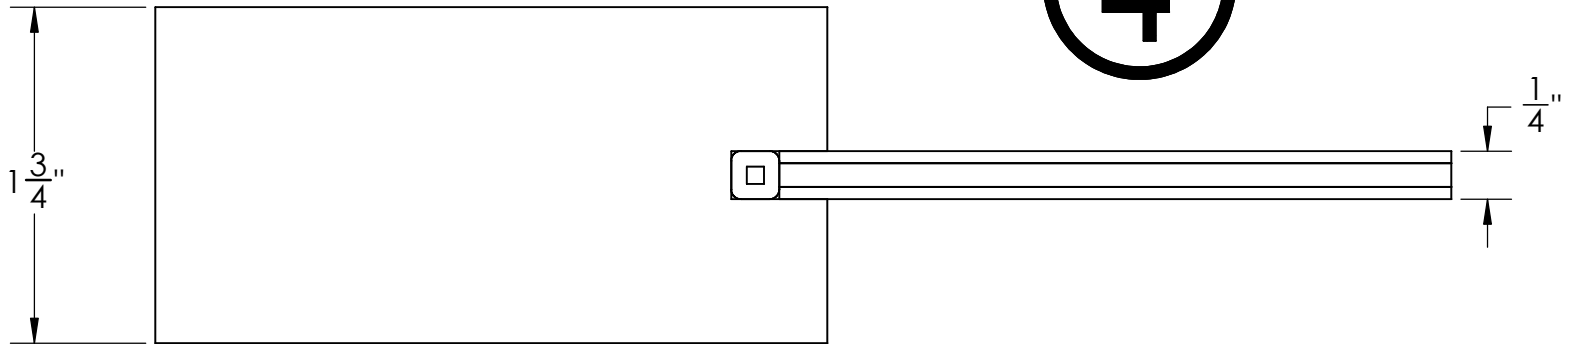

E

4

RAIL & PANEL OPTION:

E4

RAIL DESCRIPTION:

SQUARE, 1-3/4", 1/4" SLOT

PANEL DESCRIPTION:

1/4" FLAT, PLYWOOD