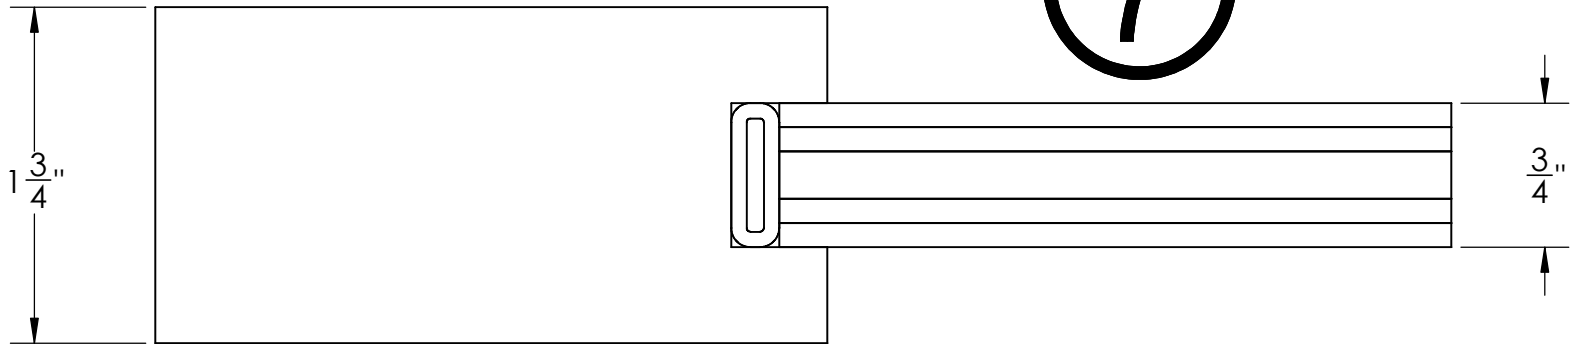

Ⓔ

⑦

RAIL & PANEL OPTION:

E7

RAIL DESCRIPTION:

SQUARE, 1-3/4", 3/4" SLOT

PANEL DESCRIPTION:

3/4" FLAT, PLYWOOD