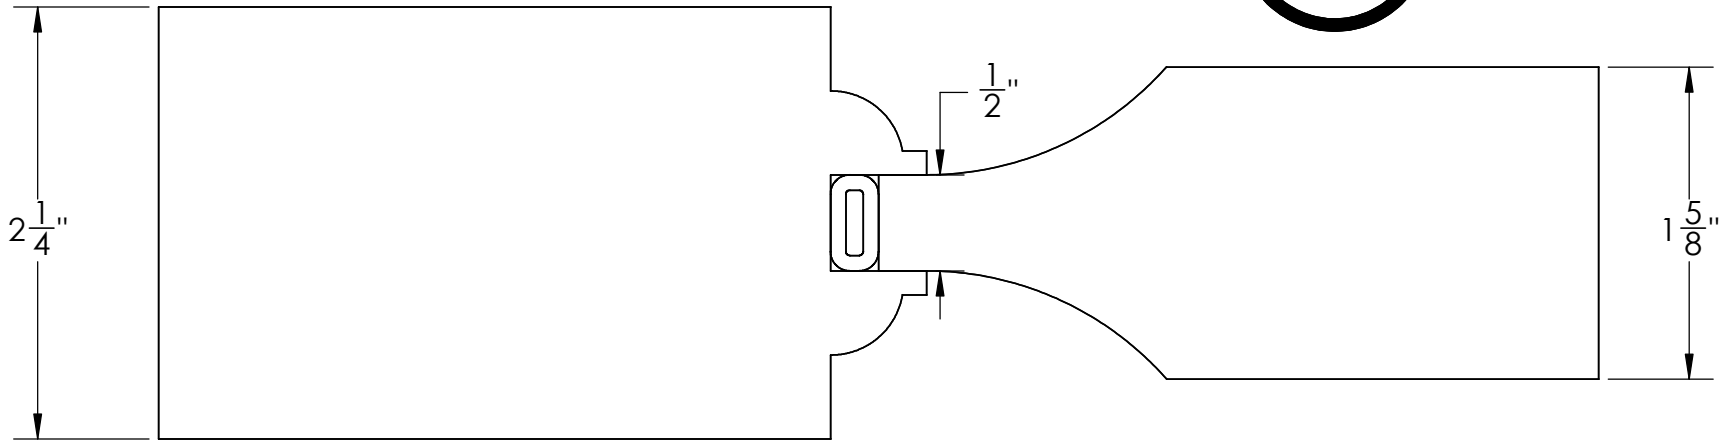

F

3

RAIL & PANEL OPTION:

F3

RAIL DESCRIPTION:

OVOLO, 2-1/4", 1/2" SLOT

PANEL DESCRIPTION:

1-5/8" RAISED SCOOP