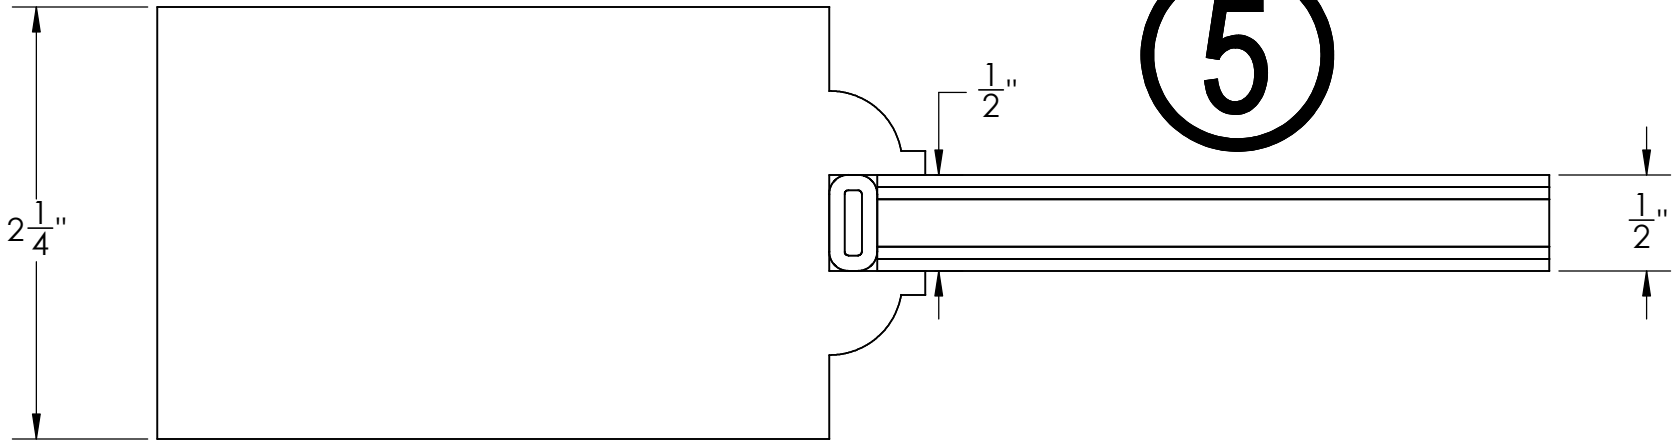

**F**

**5**

RAIL & PANEL OPTION:

**F5**

RAIL DESCRIPTION:

**OVOLO, 2-1/4", 1/2" SLOT**

PANEL DESCRIPTION:

**1/2" FLAT, PLYWOOD**