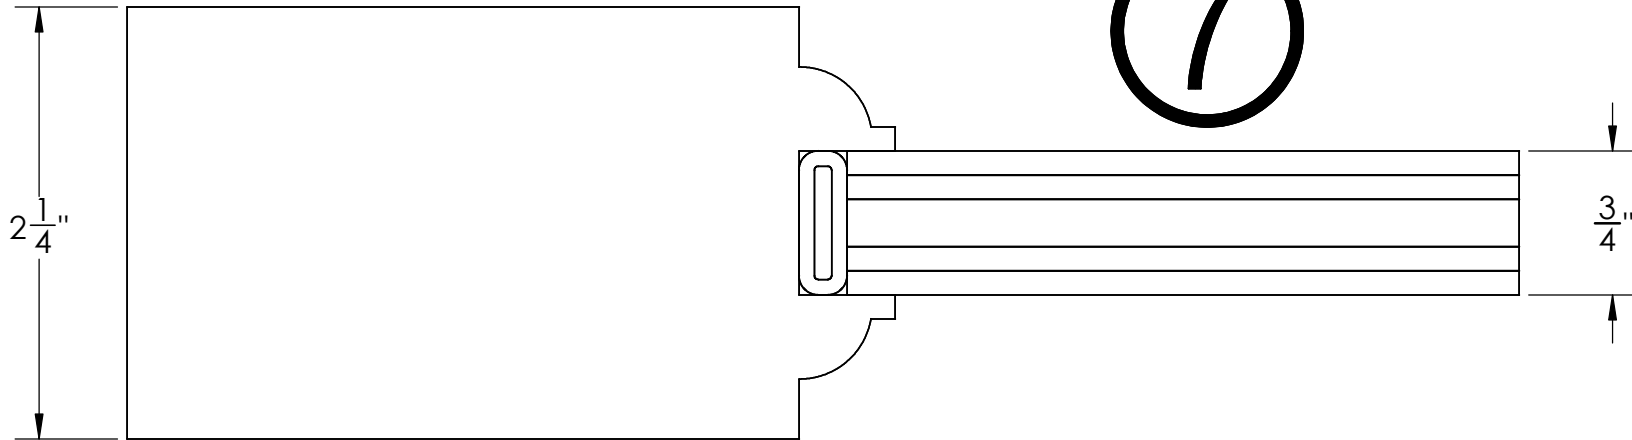

Ⓒ

7

RAIL & PANEL OPTION:

G7

RAIL DESCRIPTION:

OVOLO, 2-1/4", 3/4" SLOT

PANEL DESCRIPTION:

3/4" FLAT, PLYWOOD